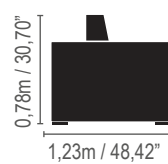

Módulo fechado / Closed Module