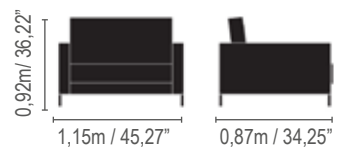

Grenda 2 lugares