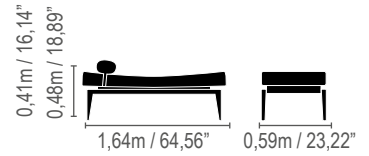

Constanza

Charlote

Tarsila

Mesa/Puff

Anastásia

*Pés em madeira, disponível na cor imbuia, nozes, preto e branco.
* Feet offered in imbuia natural wood color or nuts, black and white.