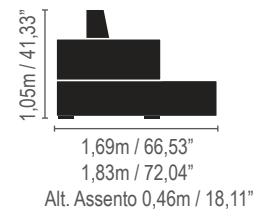

Módulo aberto / Opened Module