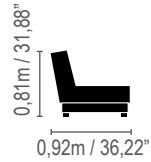

Girocama

*Movimento e mecanismo patenteado.
*Proprietary mechanism and movement.

3 lugares com movimento /
3 seats with movement feature

Grace

Fechado / Closed

Aberto / Opened

Brunna II

Solteiro / Single
1,11m / 43,70"

Casal / Couple
1,48m / 58,26"

3 lugares / 3 seats
1,89m / 74,40"

Poliana

*As medidas do sofá cama, correspondem a um colchão de casal de 1,38m.
 * The sofa bed measures correspond to a 54,33 inch double mattress.