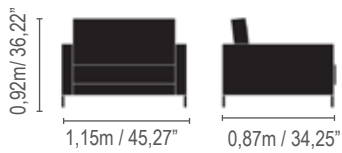

Amália

Isadora