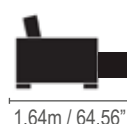

Módulo aberto / Opened module