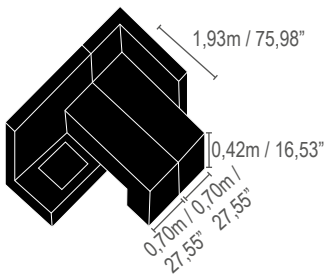

Almofadas decorativas não acompanham o produto.

3 lugares com movimento /
3 seats with movement feature