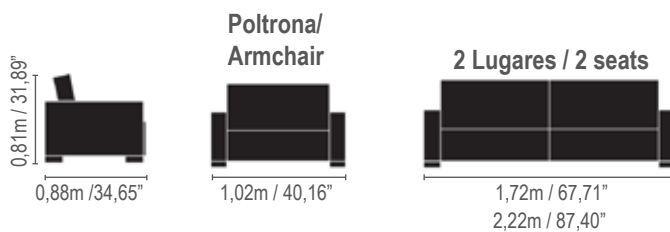

**3 Lugares c/ 1 braço /
3 seats with 1 arm**

**2 Lugares c/ 2 braços /
2 seats with 2 arms**

**3 Lugares c/ 2 braços /
3 seats with 2 arms**

**4 Lugares c/ 2 braços /
4 seats with 2 arms**

**6 Lugares c/ 2 braços /
6 seats with 2 arms**

Chaise

Puff

Capri

Cirillo

Marino

Yago

Olimpus

2 lugares c/ braços /
2 seats with arms