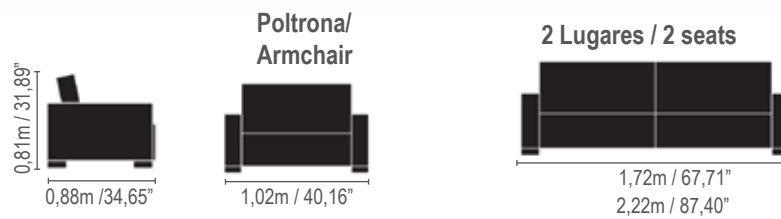

**3 Lugares c/ 1 braço /
3 seats with 1 arm**

**2 Lugares c/ 2 braços /
2 seats with 2 arms**

**3 Lugares c/ 2 braços /
3 seats with 2 arms**

**4 Lugares c/ 2 braços /
4 seats with 2 arms**

**6 Lugares c/ 2 braços /
6 seats with 2 arms**

Chaise

Puff

Capri

Cirillo

Marino

Yago

Olimpus

2 lugares c/ braços /
2 seats with arms