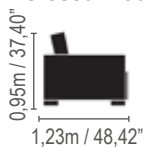

Domênico II

***Opcional:** Acionamento via Touch. Possibilita a abertura do assento na posição desejada apenas com o toque do botão.

***Optional:** Activation Touch. Allows the opening of the seat to the desired position with one touch.

Módulo fechado / Closed module