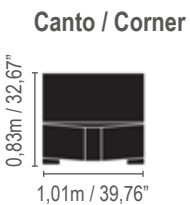

Kobi

Almofadas Nº25 /
Cushions Nº 25

*Acompanha almofadas decorativas Nº 25.

*Acompanha almofadas decorativas Nº 25.

Conte