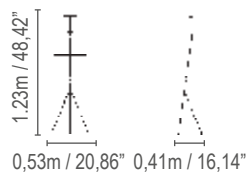

Uomo

Design by Juan C. Urruty