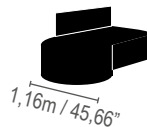

Kobi

Almofadas Nº25 /
Cushions Nº 25

*Acompanha almofadas decorativas Nº 25.

*Acompanha almofadas decorativas Nº 25.

Conte