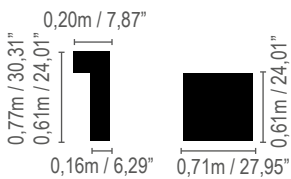

**Terminal 1 lugar /
1 seat terminal**

0,96m / 37,79"
1,06m / 41,73"
1,16m / 45,66"

**Terminal 2 lugares /
2 seats terminal**

1,76m / 60,29"
1,96m / 77,16"
2,16m / 85,03"

Braço / Arm

Puff

0,71m / 27,95"

Chaise