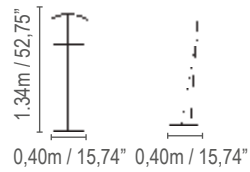

Donna

Design by Juan C. Urruty