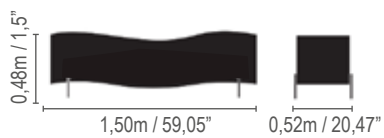

Onda II

Alana

Chitos

Divisória