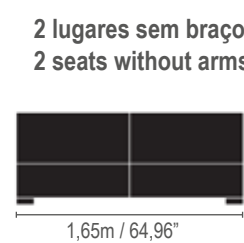

Kobi

Almofadas Nº25 /
Cushions Nº 25

*Acompanha almofadas decorativas Nº 25.

*Acompanha almofadas decorativas Nº 25.

Conte