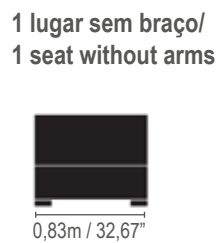

Kobi

Almofadas Nº25 /
Cushions Nº 25

*Acompanha almofadas decorativas Nº 25.

*Acompanha almofadas decorativas Nº 25.

Conte