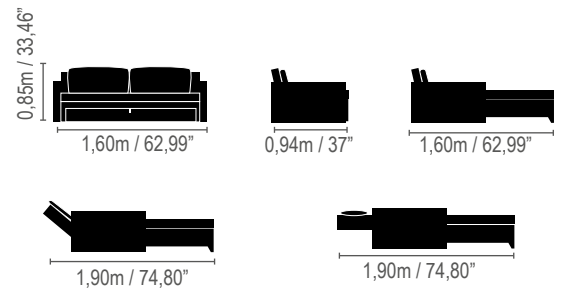

Girocama

*Movimento e mecanismo patenteado.
*Proprietary mechanism and movement.

3 lugares com movimento /
3 seats with movement feature

Grace

Fechado / Closed

Aberto / Opened

Brunna II

Solteiro / Single
1,11m / 43,70"

Casal / Couple
1,48m / 58,26"

3 lugares / 3 seats
1,89m / 74,40"

Poliana

*As medidas do sofá cama, correspondem a um colchão de casal de 1,38m.
 * The sofa bed measures correspond to a 54,33 inch double mattress.