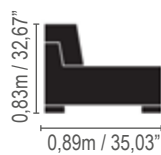

Kobi

Almofadas Nº25 /
Cushions Nº 25

*Acompanha almofadas decorativas Nº 25.

*Acompanha almofadas decorativas Nº 25.

Conte