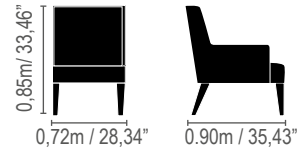

Aléssia

Amália

Isadora