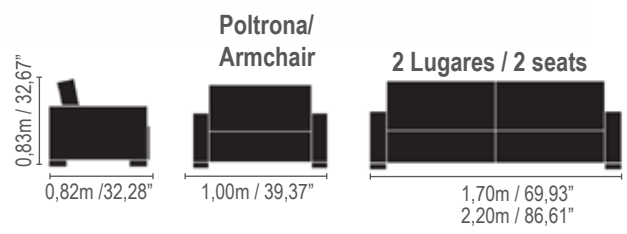

**3 Lugares c/ 1 braço /
3 seats with 1 arm**

**2 Lugares c/ 2 braços /
2 seats with 2 arms**

**3 Lugares c/ 2 braços /
3 seats with 2 arms**

**4 Lugares c/ 2 braços /
4 seats with 2 arms**

**6 Lugares c/ 2 braços /
6 seats with 2 arms**

Chaise

Puff

Capri

Cirillo

Marino

Yago

Olimpus

2 lugares c/ braços /
2 seats with arms